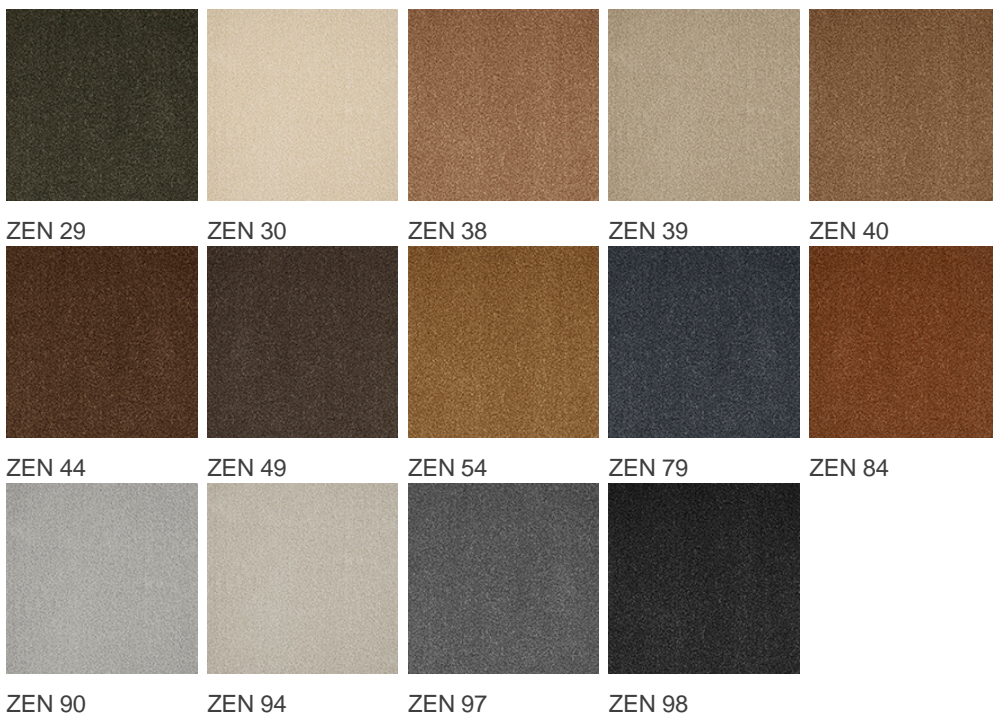

## Dostępna gama kolorystyczna

---

AWE -IZ "Klein Frankrijk", Weverijstraat 1 - 9600 Ronse Belgium - Tel + 32 55 23 02 11 -

[www.carpetyourlife.com](http://www.carpetyourlife.com)

*The Associated Weavers Company reserves the right to modify the characteristics of products while keeping the same technical properties. We strongly recommend the use of darker colours for heavy traffic areas. - This document may contain typographical errors. The product images used are a general guide and, in reality, the colours may deviate slightly due to limitations of the printing process used.*