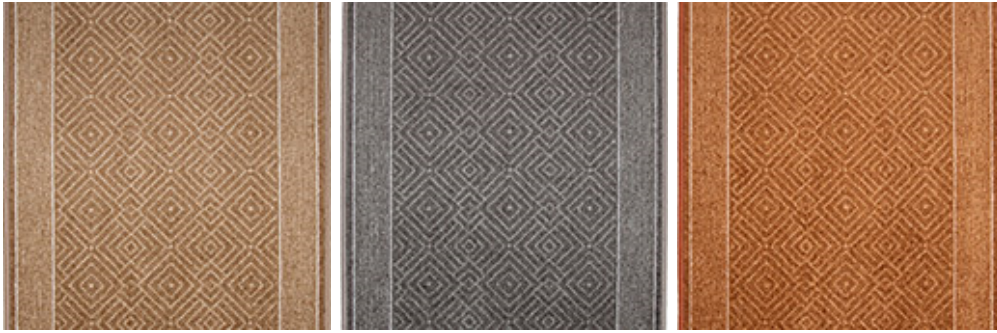

Available colors

WALTON 33

WALTON 49

WALTON 84