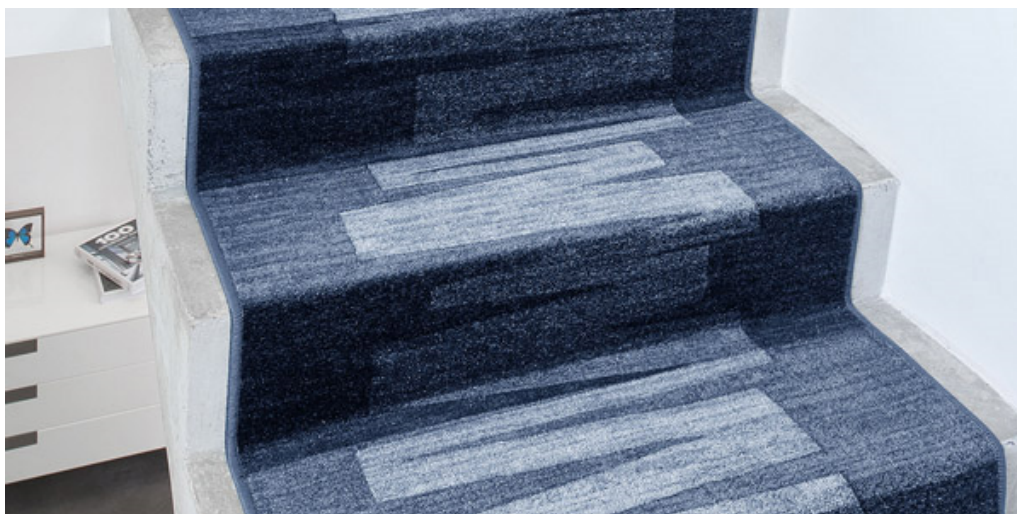

VIA VENETO 78

Product properties

Widths (m)	0.67/0.80/1.00	Backing	Gelfoam
Texture	Frisé	Pile composition	100% Polyamide (Nylon)
Aspect	Structured/dessin	Pattern repeating every L*W (cm)	95 X 67/80/100 CM
Domestic Use	general : bedroom, guest room, living, dining, hobby, office and stairs *	Commercial Use	-
(*) if stairs symbol is present			
Pile height (mm)	6.0	Total thickness (mm)	8.5
Budget	€€€		

Available colors

VIA VENETO 29

VIA VENETO 78

VIA VENETO 10

VIA VENETO 33

VIA VENETO 44

VIA VENETO 97