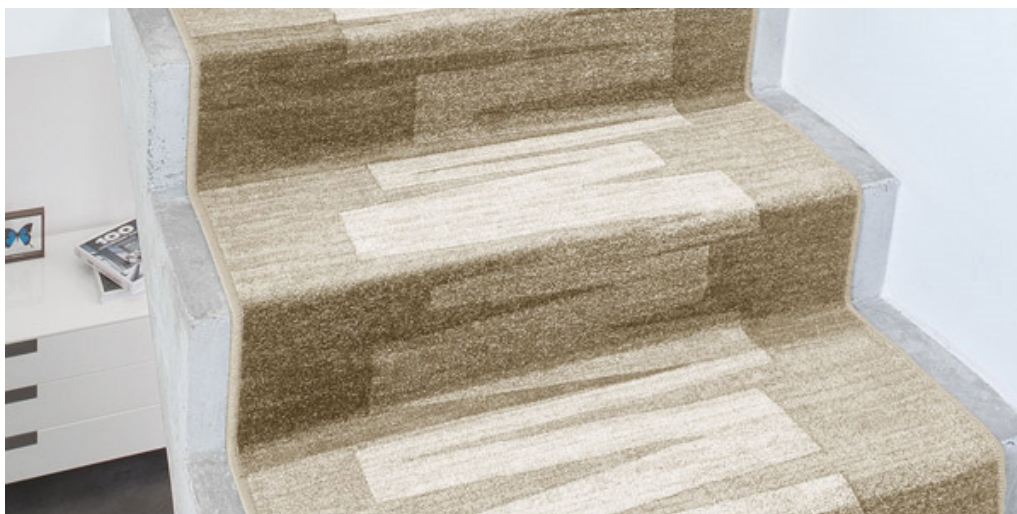

VIA VENETO 33

Product properties

Widths (m)	0.67/0.80/1.00	Backing	Gelfoam
Texture	Frisé	Pile composition	100% Polyamide (Nylon)
Aspect	Structured/dessin	Pattern repeating every L*W (cm)	95 X 67/80/100 CM
Domestic Use	general : bedroom, guest room, living, dining, hobby, office and stairs *	Commercial Use	-
(*) if stairs symbol is present			
Pile height (mm)	6.0	Total thickness (mm)	8.5
Budget	€€€		

Available colors

VIA VENETO 29

VIA VENETO 78

VIA VENETO 10

VIA VENETO 33

VIA VENETO 44

VIA VENETO 97