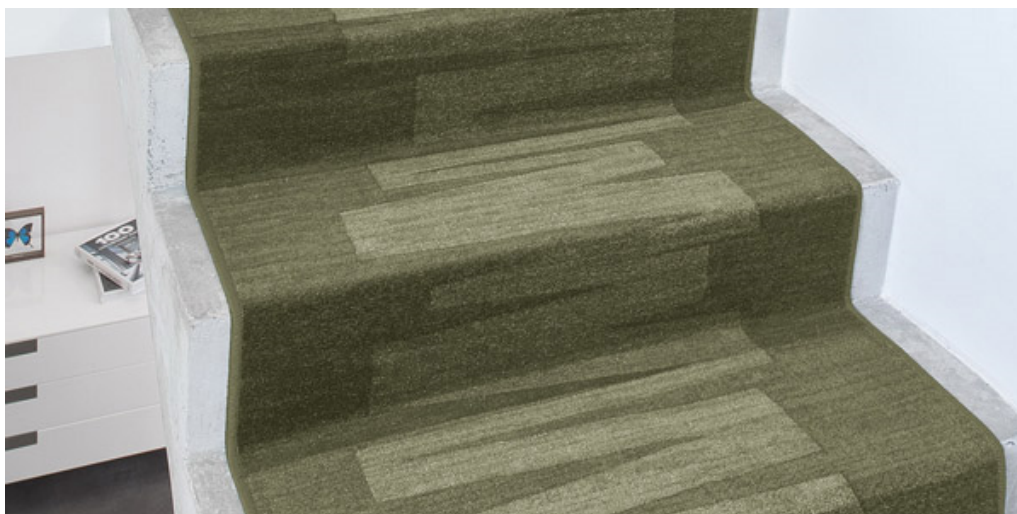

VIA VENETO 29

Product properties

Widths (m)	0.67/0.80/1.00	Backing	Gelfoam
Texture	Frisé	Pile composition	100% Polyamide (Nylon)
Aspect	Structured/dessin	Pattern repeating every L*W (cm)	95 X 67/80/100 CM
Domestic Use	general : bedroom, guest room, living, dining, hobby, office and stairs *	Commercial Use	-
(*) if stairs symbol is present			
Pile height (mm)	6.0	Total thickness (mm)	8.5
Budget	€€€		

Available colors

VIA VENETO 29

VIA VENETO 78

VIA VENETO 10

VIA VENETO 33

VIA VENETO 44

VIA VENETO 97