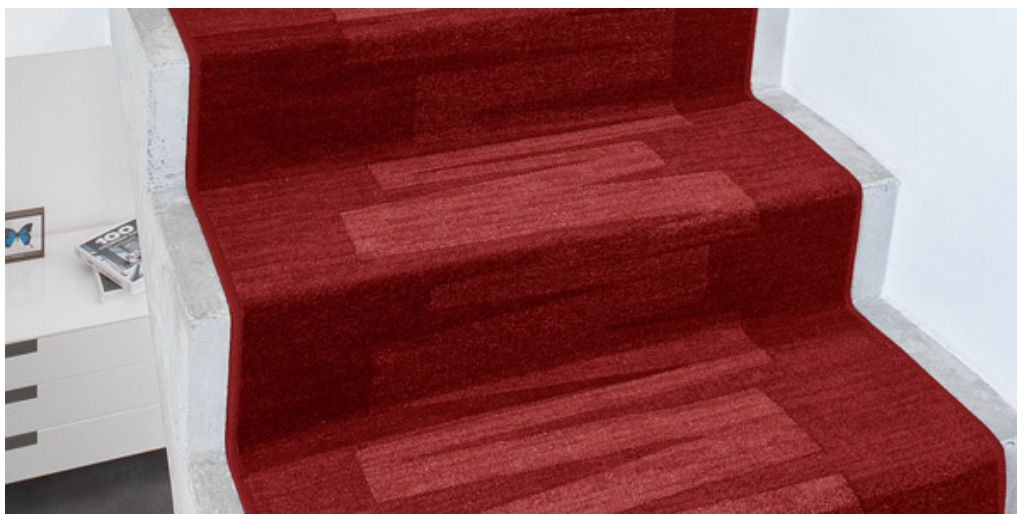

# VIA VENETO 10

## Product properties

Widths (m)	0.67/0.80/1.00	Backing	Gelfoam
Texture	Frisé	Pile composition	100% Polyamide (Nylon)
Aspect	Structured/dessin	Pattern repeating every L*W (cm)	95 X 67/80/100 CM
Domestic Use	general : bedroom, guest room, living, dining, hobby, office and stairs *	Commercial Use	-
(*) if stairs symbol is present			
Pile height (mm)	6.0	Total thickness (mm)	8.5
Budget	€€€		