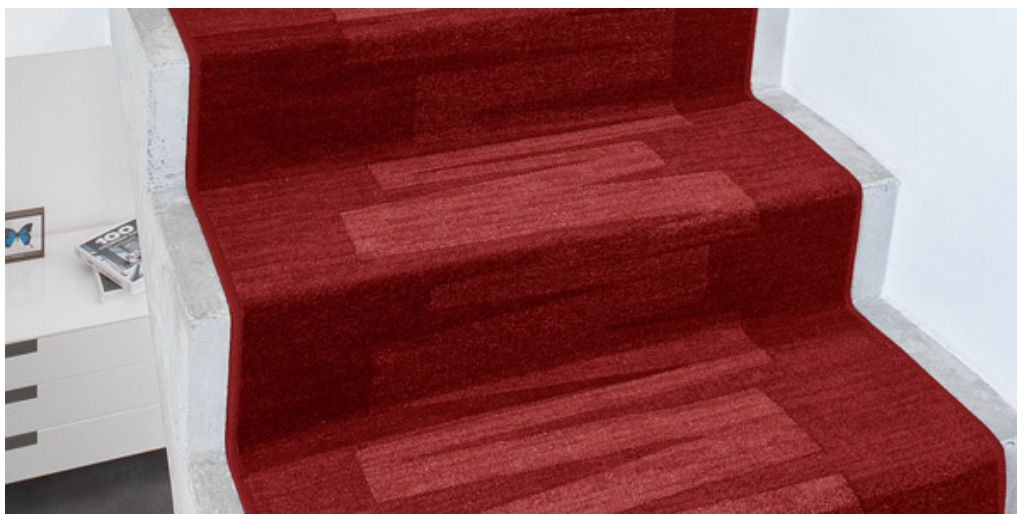

VIA VENETO 10

Product properties

Widths (m)	0.67/0.80/1.00	Backing	Gelfoam
Texture	Frisé	Pile composition	100% Polyamide (Nylon)
Aspect	Structured/dessin	Pattern repeating every L*W (cm)	95 X 67/80/100 CM
Domestic Use	general : bedroom, guest room, living, dining, hobby, office and stairs *	Commercial Use	-
(*) if stairs symbol is present			
Pile height (mm)	6.0	Total thickness (mm)	8.5
Budget	€€€		

Available colors

VIA VENETO 29

VIA VENETO 78

VIA VENETO 10

VIA VENETO 33

VIA VENETO 44

VIA VENETO 97